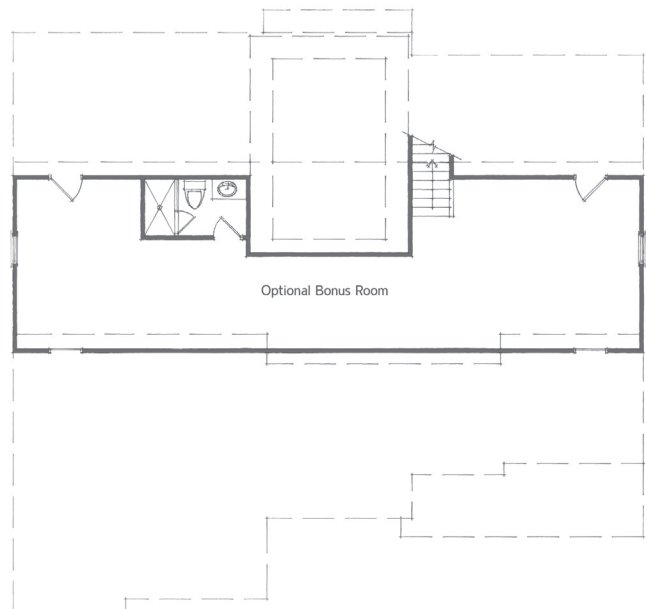

Optional third floor