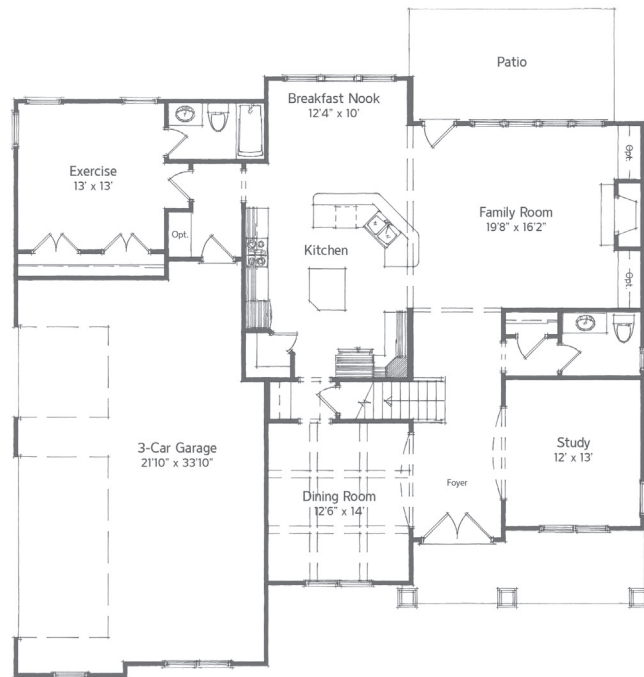

Beechridge

3,893 sq ft - 2 floors

4,659 sq ft - 3 floors

Four bedrooms
Four and a half baths
Study
Dining room
Family room
Kitchen
Breakfast nook
Exercise room
Game room
Sitting room
Mud room
3-car garage

This is the freedom you fought for

Beechridge

Additional Options:

Screened porch

3rd floor finished

3rd floor finished with bath

Bench in mud room

Built-ins in family room

Gourmet kitchen includes:
stainless steel oven/microwave
combo, cooktop & hood

Laundry base cabinet with sink

First floor

Second floor

Optional third floor