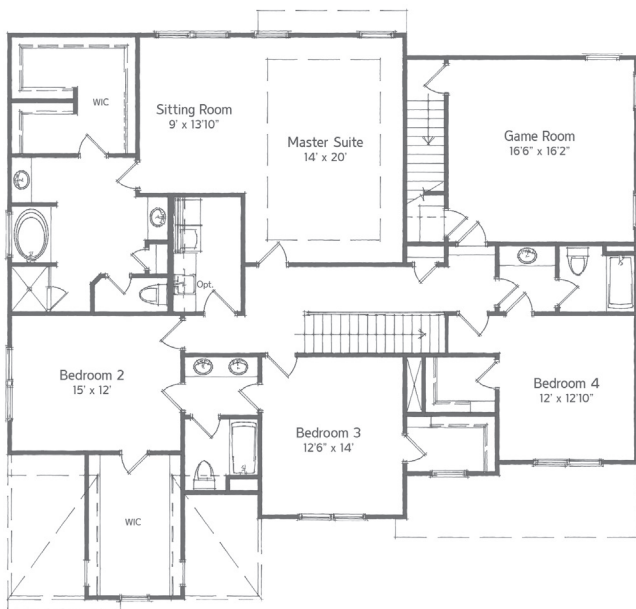

Second floor